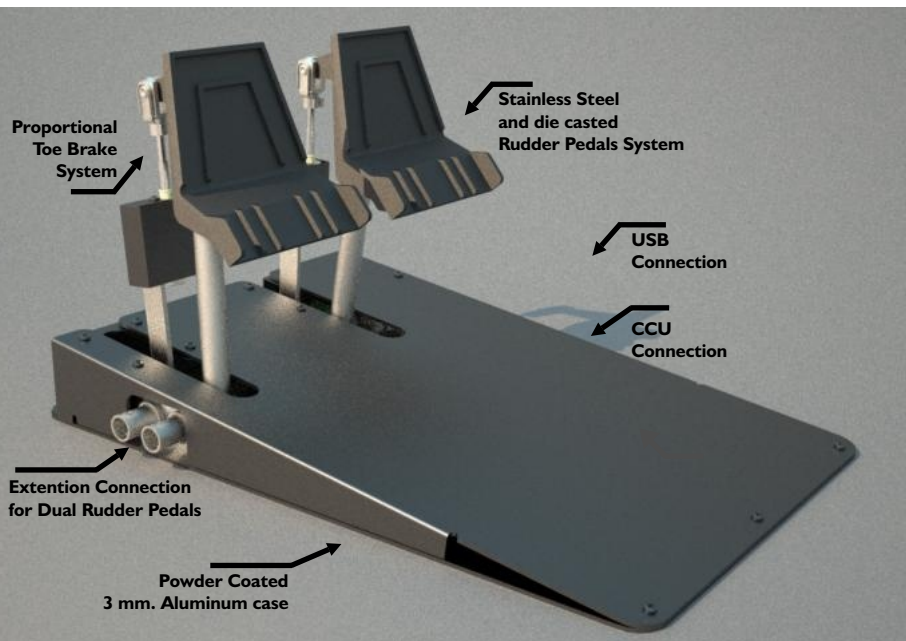

Helicopter Rudder Pedals

The size and shape of the TRC Helicopter Rudder Pedals are so close to original helicopter rudder pedals that you almost feel as if you were in the real aircraft. The TRC Helicopter Pedals are an exact replica of the original Robinson R22/R44 pedals and have the lowest center of gravity compared to any pedals yet on the market due to a unique mechanical design. Tension is provided by high-quality spring loading.

The TRC Helicopter Pedals can be easily interconnected together at any time to create a dual rudder control system, by simply adding the low cost Rudder Coupler (€ 28.00).

The pedals have their own USB controller incorporated, but they can also be connected directly to the Simkits CCU, up to your choice.

GA Rudder Pedals

The General Aviation Rudder Pedals feature proportional toe brakes. The design is so close to the original rudder pedals (original aircraft parts are used) that you almost feel as if you were in the real aircraft. The Pedals have the lowest center of gravity compared to any pedals yet on the market due to a unique mechanical design. Tension is provided by high-quality spring loading.

The TRC Flight Stick

The TRC Flight Stick is a floor-mounted cyclic stick designed for rotor wing and/or fixed wing simulations. The TRC Flight Stick offers highly realistic sensations along with durability. The TRC Flight Stick includes 4 programmable buttons, an 8 position HAT switch (to switch the view around) and a programmable trim wheel.