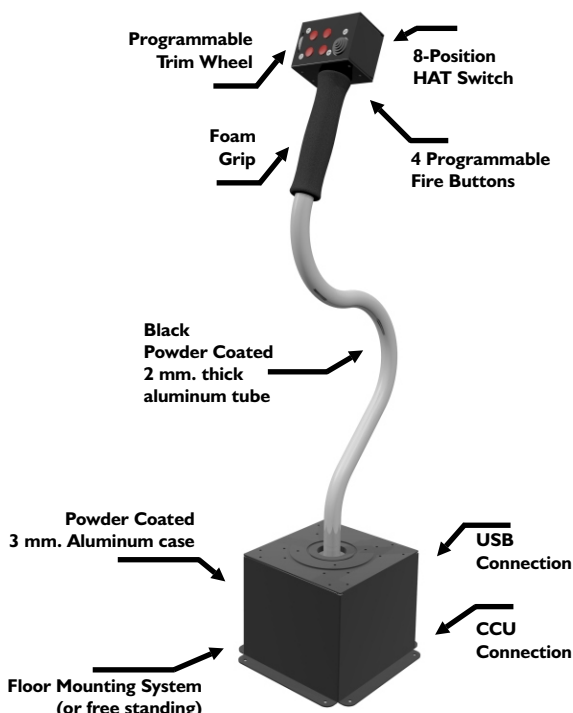

Helicopter Rudder Pedals

The size and shape of the TRC Helicopter Rudder Pedals are so close to original helicopter rudder pedals that you almost feel as if you were in the real aircraft. The TRC Helicopter Pedals are an exact replica of the original Robinson R22/R44 pedals and have the lowest center of gravity compared to any pedals yet on the market due to a unique mechanical design. Tension is provided by high-quality spring loading.

The TRC Helicopter Pedals can be easily interconnected together at any time to create a dual rudder control system, by simply adding the low cost Rudder Coupler (€ 28.00).

The pedals have their own USB controller incorporated, but they can also be connected directly to the Simkits CCU, up to your choice.

GA Rudder Pedals

The General Aviation Rudder Pedals feature proportional toe brakes. The design is so close to the original rudder pedals (original aircraft parts are used) that you almost feel as if you were in the real aircraft. The Pedals have the lowest center of gravity compared to any pedals yet on the market due to a unique mechanical design. Tension is provided by high-quality spring loading.

The TRC Flight Stick

The TRC Flight Stick is a floor-mounted cyclic stick designed for rotor wing and/or fixed wing simulations. The TRC Flight Stick offers highly realistic sensations along with durability. The TRC Flight Stick includes 4 programmable buttons, an 8 position HAT switch (to switch the view around) and a programmable trim wheel.