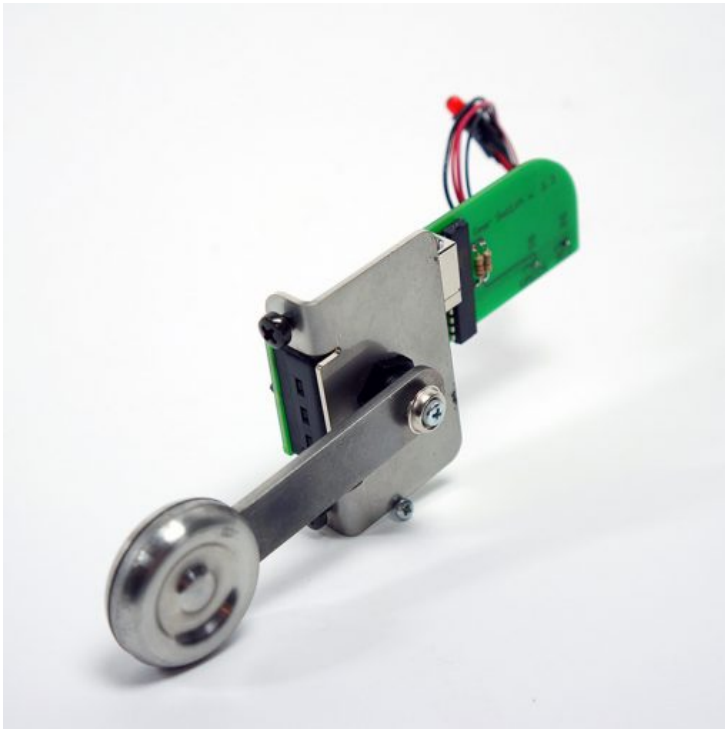

USB Gear Switch

Price: €248.00 ex. VAT/Sales Tax

SKU: 109308

Product Categories: [Controls](#)

Product Tags: [gear switch](#), [usb](#), [usb gear switch](#)

Product Page: <https://www.simkits.com/product/usb-gear-switch/>

Product Summary

The Gear Switch is a replica of the original Cessna 172RG/182RG (Retractable Gear) Gear Switch.

Product Description

The Gear Switch is a replica of the original Cessna 172RG/182RG (Retractable Gear) Gear Switch. The included Red and Green current limited LEDs indicate the position of the Gear (up or down). The Gear Switch, incl. Indicators is directly connected to the PC via USB. A USB cable is included.

One of the pictures show the Gear Switch and Indicators when mounted into a TRC472 panel. The TRC472 Panel is not included.

Product Attributes

- Dimensions: N/A
- Weight: 0.2 kg

Product Gallery